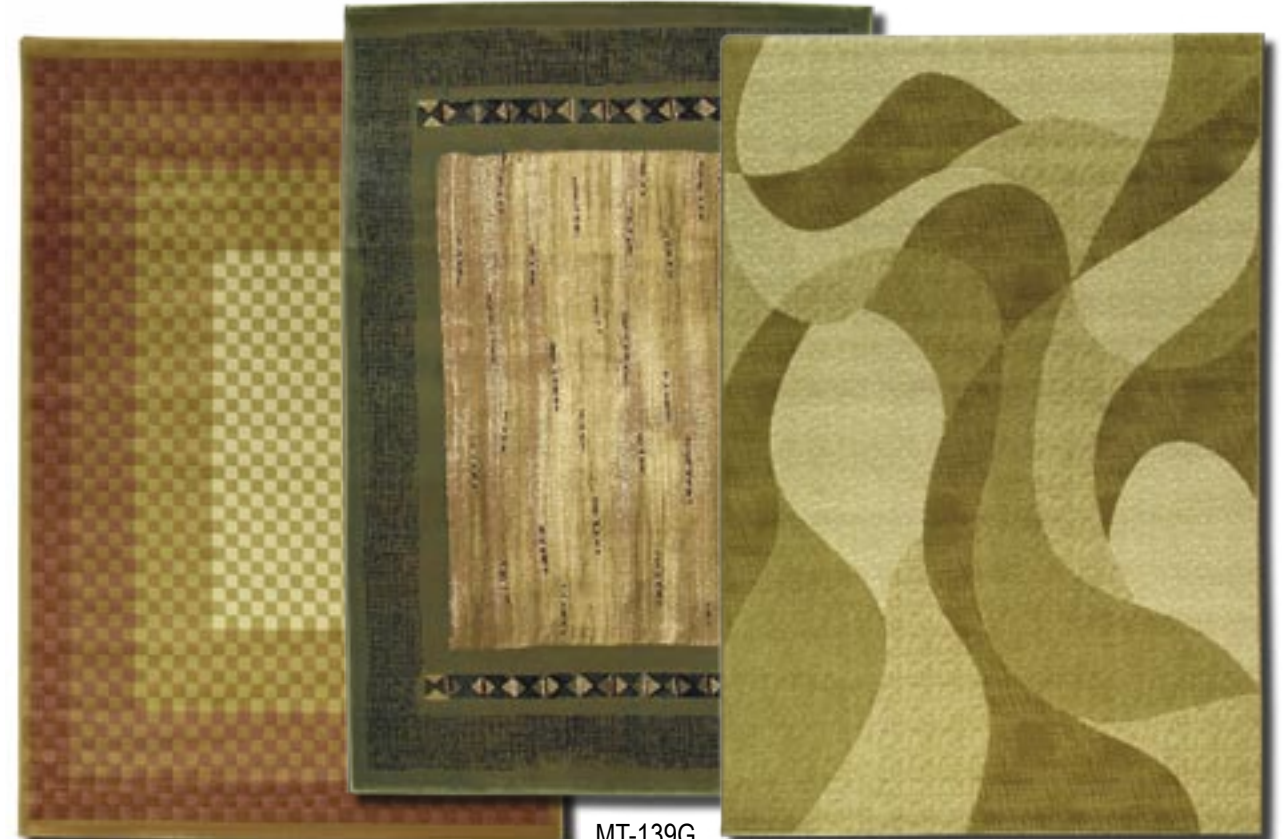

# Textura Collection

TX-170W (4x6, 5x8, 7x10)

TX-503J  
(4x6, 5x8, 7x10)

(4x6, 5x8, 7x10) TX-81Y

TX-50Y (4x6, 5x8, 7x10, 8x11)

TX-521N  
(4x6, 5x8, 7x10, 8x11)

(4x6, 5x8, 7x10, 8x11) TX-521J

The Textura collection features beautifully matched earth tones in vibrant modern designs. The rugs are machine woven with 100% Weav-Lon heatset polyolefin. Quality: 840,000 points and 2000 gr./m<sup>2</sup>. Actual sizes are: 4x6-(4'x6'), 5x8-(5'4" x 7'10"), 7x10-(6'8" x 9'6"), 8x11-(7'10"x10'10")

# Metro Collection

MT-114C (4x6, 5x8, 7x10)

MT-139G  
(5x8, 7x10, 8x11)

(4x6, 5x8, 7x10, 8x11) MT-501J

MT-526G (4x6, 5x8, 7x10)

MT-529R  
(4x6, 5x8, 7x10)

(4x6, 5x8, 7x10, 8x11) MT-560J

The Metro collection fuses artistic impression with a casual elegance. The rugs are finely machine woven with 100% Weav-Lon heatset polyolefin with 9mm pile height & 8 colours. Quality 535,500 points and 2400 gr./m<sup>2</sup>.  
Actual sizes are: 4x6-(4'x6'), 5x8-(5'4" x 7'10"), 7x10-(6'8" x 9'6"), 8x11-(7'10" x 11'2")

Actual sizes are: 4x6-(4'x6'), 5x8-(5'4" x 7'10"), 7x10-(6'8" x 9'6"), 8x11-(7'10" x 11'2")