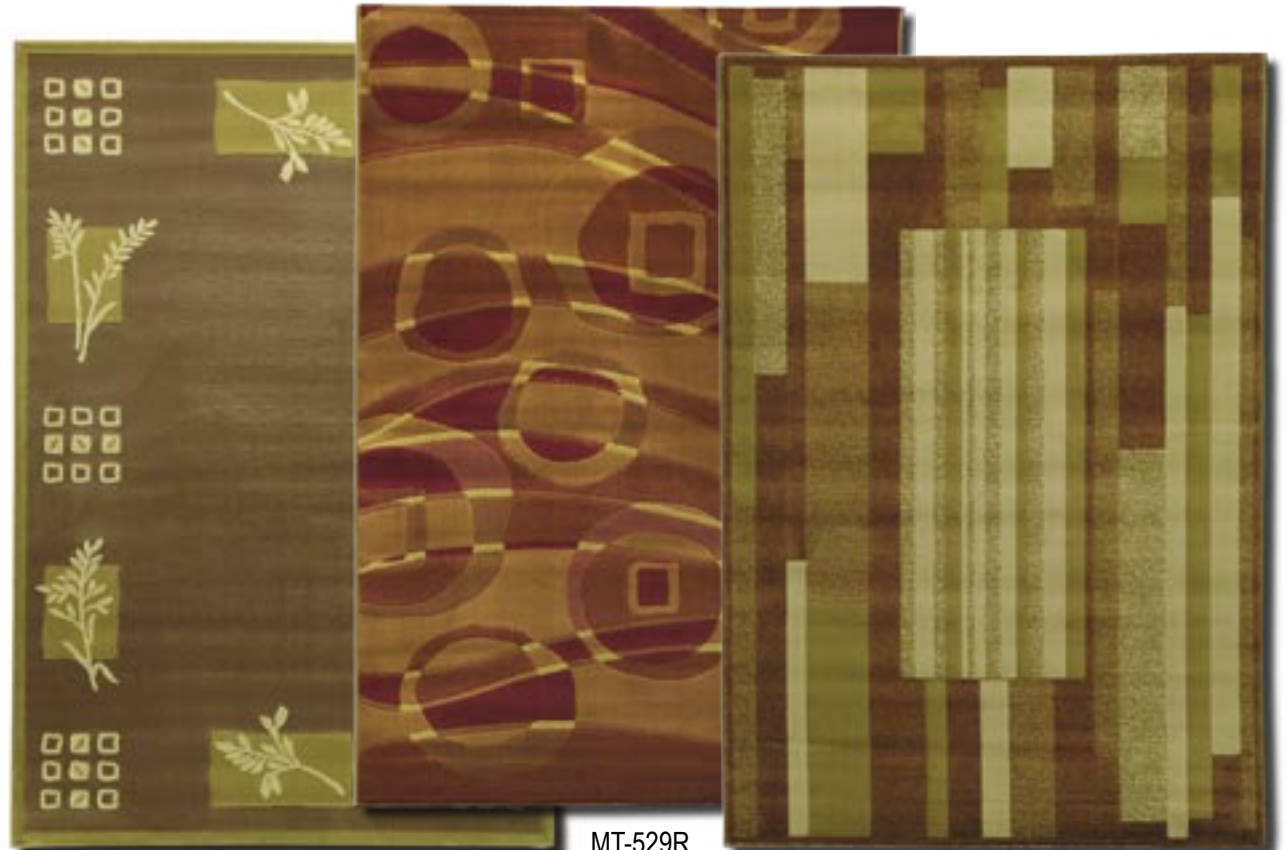

# Textura Collection

TX-170W (4x6, 5x8, 7x10)

TX-503J  
(4x6, 5x8, 7x10)

(4x6, 5x8, 7x10) TX-81Y

TX-50Y (4x6, 5x8, 7x10, 8x11)

TX-521N  
(4x6, 5x8, 7x10, 8x11)

(4x6, 5x8, 7x10, 8x11) TX-521J

The Textura collection features beautifully matched earth tones in vibrant modern designs. The rugs are machine woven with 100% Weav-Lon heatset polyolefin. Quality: 840,000 points and 2000 gr./m<sup>2</sup>. Actual sizes are: 4x6-(4'x6'), 5x8-(5'4" x 7'10"), 7x10-(6'8" x 9'6"), 8x11-(7'10"x10'10")

# Metro Collection

MT-20J (5x8, 7x10, 8x11)

(5x8, 7x10, 8x11) MT-21R

MT-90Y  
(4x6, 5x8, 7x10)

MT-51Y (4x6, 5x8, 7x10)

(4x6, 5x8, 7x10, 8x11) MT-112X

# Metro Collection

MT-114C (4x6, 5x8, 7x10)

MT-139G  
(5x8, 7x10, 8x11)

(4x6, 5x8, 7x10, 8x11) MT-501J

MT-526G (4x6, 5x8, 7x10)

MT-529R  
(4x6, 5x8, 7x10)

(4x6, 5x8, 7x10, 8x11) MT-560J

The Metro collection fuses artistic impression with a casual elegance. The rugs are finely machine woven with 100% Weav-Lon heatset polyolefin with 9mm pile height & 8 colours. Quality 535,500 points and 2400 gr./m<sup>2</sup>.  
Actual sizes are: 4x6-(4'x6'), 5x8-(5'4" x 7'10"), 7x10-(6'8" x 9'6"), 8x11-(7'10" x 11'2")

Actual sizes are: 4x6-(4'x6'), 5x8-(5'4" x 7'10"), 7x10-(6'8" x 9'6"), 8x11-(7'10" x 11'2")