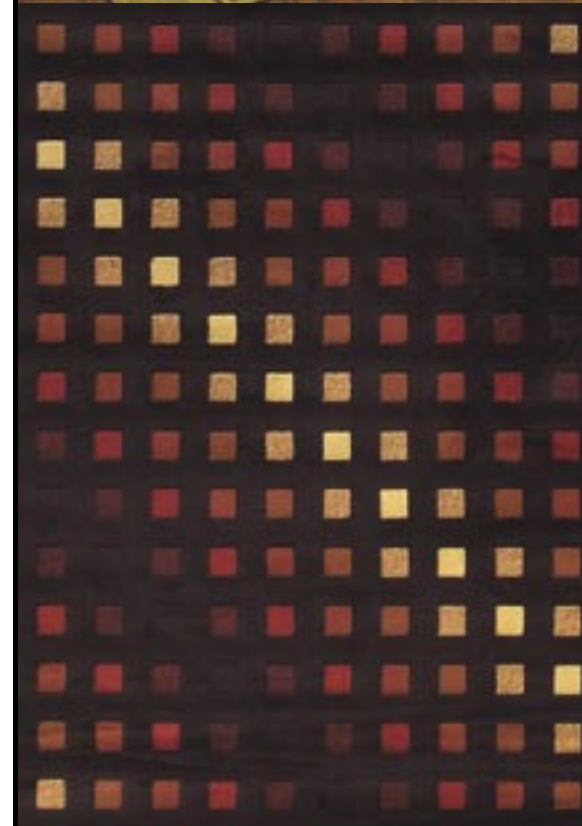

# Textura Collection

TX-170W (4x6, 5x8, 7x10)

TX-503J  
(4x6, 5x8, 7x10)

(4x6, 5x8, 7x10) TX-81Y

TX-50Y (4x6, 5x8, 7x10, 8x11)

TX-521N  
(4x6, 5x8, 7x10, 8x11)

(4x6, 5x8, 7x10, 8x11) TX-521J

The Textura collection features beautifully matched earth tones in vibrant modern designs. The rugs are machine woven with 100% Weav-Lon heatset polyolefin. Quality: 840,000 points and 2000 gr./m<sup>2</sup>. Actual sizes are: 4x6-(4'x6'), 5x8-(5'4" x 7'10"), 7x10-(6'8" x 9'6"), 8x11-(7'10"x10'10")

# Metro Collection

MT-114C (4x6, 5x8, 7x10)

MT-139G  
(5x8, 7x10, 8x11)

(4x6, 5x8, 7x10, 8x11) MT-501J

MT-526G (4x6, 5x8, 7x10)

MT-529R  
(4x6, 5x8, 7x10)

(4x6, 5x8, 7x10, 8x11) MT-560J

The Metro collection fuses artistic impression with a casual elegance. The rugs are finely machine woven with 100% Weav-Lon heatset polyolefin with 9mm pile height & 8 colours. Quality 535,500 points and 2400 gr./m<sup>2</sup>.  
Actual sizes are: 4x6-(4'x6'), 5x8-(5'4" x 7'10"), 7x10-(6'8" x 9'6"), 8x11-(7'10" x 11'2")